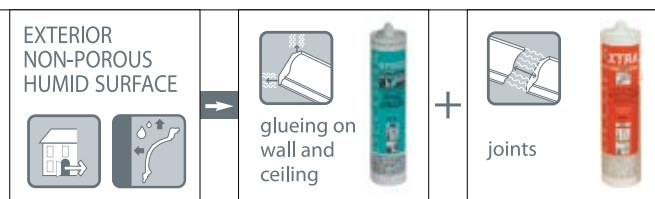

IL000-001 / IL000-002
 5x plexi cover for C357, 100 cm /
 5x plexi cover for C358, 100 cm

IL001-006 / IL001-005
 223 cm indirect T5 dimmable 2x 28W /
 55 cm indirect T5 dimmable 1x 14W

DecoFix

only full guarantee with DecoFix